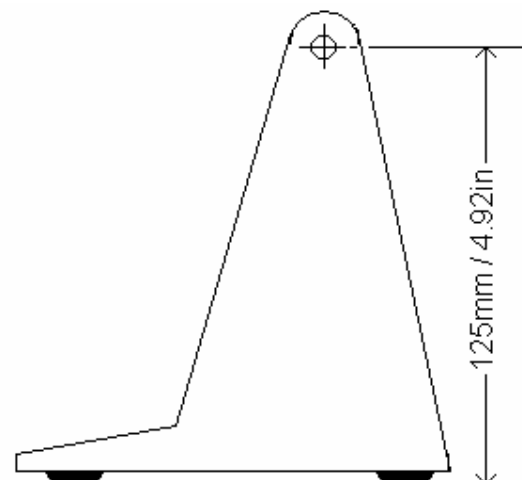

Sartorius Corporation
131 Heartland Boulevard
Edgewood New York 11717
Toll Free: (800) 635-2906
☎ (631) 254-4249
Fax (631) 254-4261

www.SartoNews.com	
Related Documents	#
Industrial Catalog	2000
Calibration Catalog	80000
Laboratory Catalog	1000