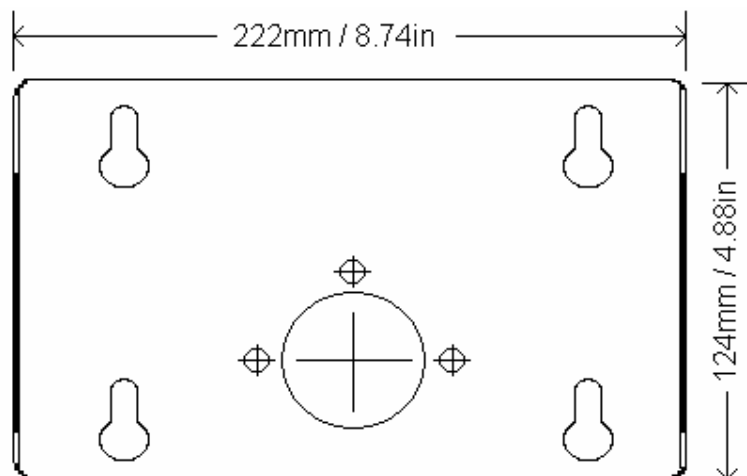

Sartorius Corporation
131 Heartland Boulevard
Edgewood New York 11717
Toll Free: (800) 635-2906
☎ (631) 254-4249
Fax (631) 254-4261

www.SartoNews.com	
Related Documents	#
Industrial Catalog	2000
Calibration Catalog	80000
Laboratory Catalog	1000