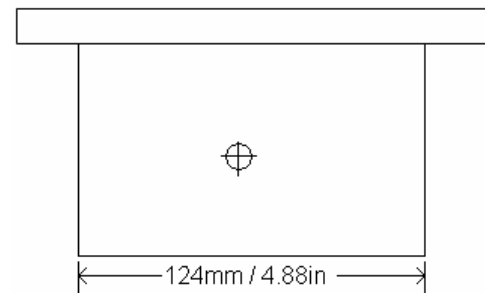

Includes: Mounting Bracket and Hardware for attachment to Wall or Bench.