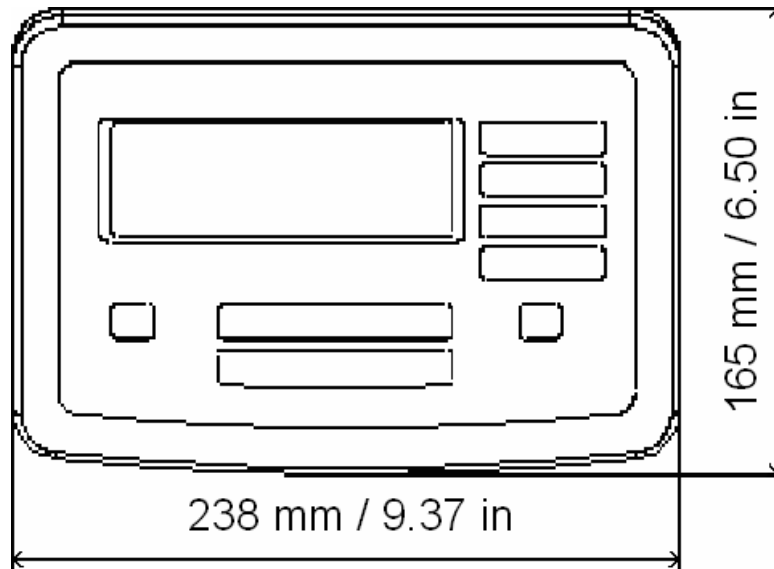

Includes: Mounting Bracket and Hardware for attachment to Wall or Bench.