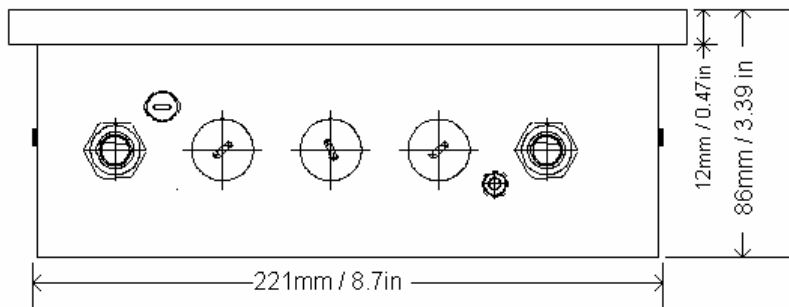

Includes: Mounting Bracket and Hardware for attachment to Wall or Bench.